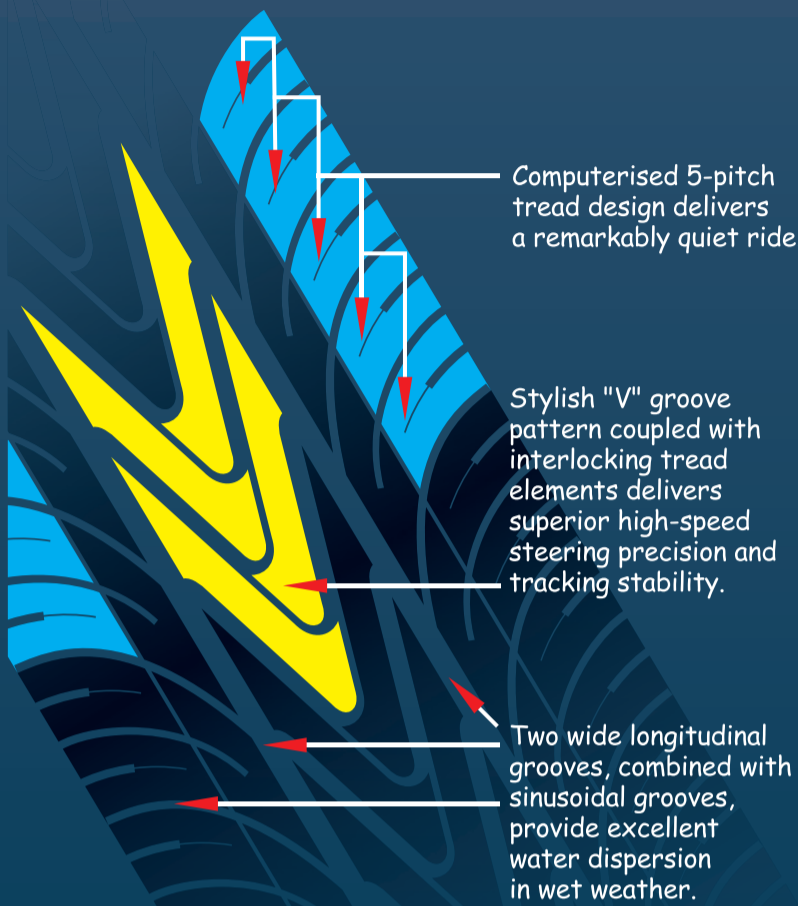

All-New
EVOL8
CompoTrac®

the
Super-Grip
evolution

 **SILVERSTONE**
HIGH PERFORMANCE TYRES

www.SILVERSTONE.com.my

EVOL8

CompoTrac®

Computerised 5-pitch tread design delivers a remarkably quiet ride.

Stylish "V" groove pattern coupled with interlocking tread elements delivers superior high-speed steering precision and tracking stability.

Two wide longitudinal grooves, combined with sinusoidal grooves, provide excellent water dispersion in wet weather.

CompoTrac®

Derived from motorsports achievements, this trio-tread compound technology is a breakthrough in super-grip performance.

microBeta® I

Delivers superb manoeuvrability and cornering stability.

microBeta® II

Ensures super-grip during high speed cruising, especially in wet conditions.

eAlphaStomatix®

A unique compound formulation with superior impact absorption characteristics for a quieter, more comfortable ride.