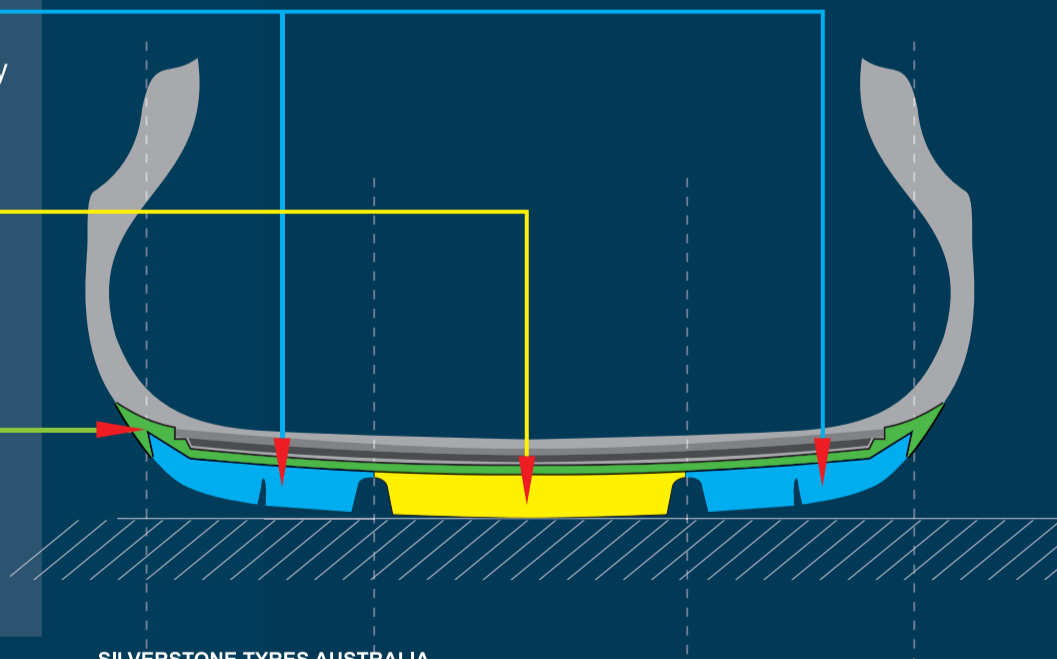

Two wide longitudinal grooves, combined with sinusoidal grooves, provide excellent water dispersion in wet weather.

CompoTrac®

Derived from motorsports achievements, this trio-tread compound technology is a breakthrough in super-grip performance.

microBeta® I

Delivers superb manoeuvrability and cornering stability.

microBeta® II

Ensures super-grip during high speed cruising, especially in wet conditions.

eAlphaStomatix®

A unique compound formulation with superior impact absorption characteristics for a quieter, more comfortable ride.

	Tyre Size	Load Index & Speed Rating	Rim Width (inch)	
			Recommended	Permitted
65 SERIES	195/65R15	91V	6.0	5.5 - 7.0
	205/65R15	95H/V	6.0	5.5 - 7.5
60 SERIES	195/60R14	86H	6.0	5.5 - 7.0
	195/60R15	88V	6.0	5.5 - 7.0
	205/60R15	91V	6.0	5.5 - 7.5
55 SERIES	195/55R15	85V	6.0	5.5 - 7.0
	205/55R16	91V	6.5	5.5 - 7.0
	205/55ZR16	91W	6.5	5.5 - 7.0
	215/55R16	93V	7.0	6.0 - 7.5
	215/55ZR16	93W	7.0	6.0 - 7.5
50 SERIES	195/50R15	82V	6.0	5.5 - 7.0
	205/50R16	88V	6.5	5.5 - 7.5
	205/50ZR16	88W	6.5	5.5 - 7.5
	225/50ZR16	92W	7.0	6.0 - 8.0
	245/50ZR16	97W	7.5	7.0 - 8.5
45 SERIES	205/45ZR16	83W	7.0	6.5 - 7.5
	215/45ZR17	87W	7.0	7.0 - 8.0
	225/45ZR17	92W	7.5	7.0 - 8.5
	235/45ZR17	94W	8.0	7.5 - 9.0
	245/45ZR17	95W	8.0	7.5 - 9.0
40 SERIES	205/40ZR17	84W	7.5	7.0 - 8.0
	215/40ZR17	88W	7.5	7.0 - 8.5
	225/40ZR18	92W	8.0	7.5 - 9.0
	235/40ZR18	94W	8.5	8.0 - 9.5
	245/40ZR18	96W	8.5	8.0 - 9.5
35 SERIES	215/35ZR18	86W	7.5	7.0 - 8.5
	225/35ZR19	88W	8.0	7.5 - 9.0
	235/35ZR19	91W	8.5	8.0 - 9.5
	245/35ZR19	93W	8.5	8.0 - 9.5